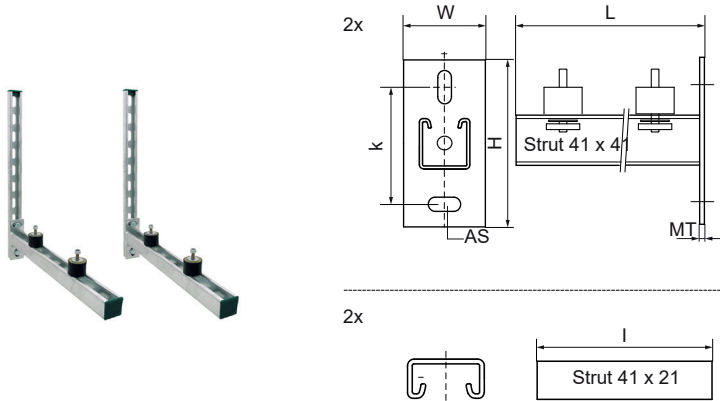

Walraven Console Kit Clim ISO – Strut (Wall Rail)

(H1910)

universal wall mounting set with vibration dampers

Features & benefits

- universal fixing kit
- for wall fixing of airconditioners, heaters, compressors and other heavy duty material
- material: steel 1.0332
- hot dip galvanized
- noise insulation by use of vibration isolators (support made of vulcanized rubber)
- 2 Cantilever arms of Walraven RapidStrut® 41x41
- consists of: 2 lengths of Walraven RapidStrut® 41x21, 4 Vibration isolators, 2 Rail End Caps

Product Number	Type	Length	Total Height	Total Width	Total Length	Material Thickness	Anchoring Slot	Heart To Heart Distance
<i>Reference letter</i>		<i>l</i>	<i>H</i>	<i>W</i>	<i>L</i>	<i>MT</i>	<i>AS</i>	<i>k</i>
<i>Unit description</i>		<i>mm</i>	<i>mm</i>	<i>mm</i>	<i>mm</i>	<i>mm</i>	<i>mm</i>	<i>mm</i>
6901945	41 H	450	130	48	457	7.00	20x13	95
6901960	41 H	600	130	48	607	7.00	20x13	95