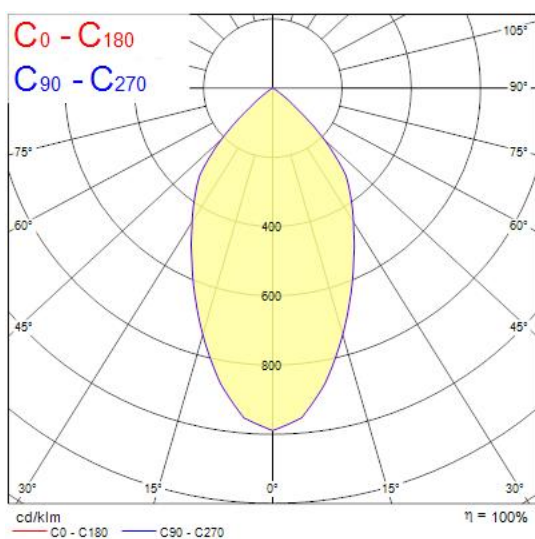

Concord

EXPOSPOT 90 FIXED HO RA90 4000K WB WHITE 2070070

Control gear mounting	Remote
Housing colour	White
IP rating	IP20
IK rating	IK02
Product EAN number	5025768700707
Warranty	5 years

Photometry