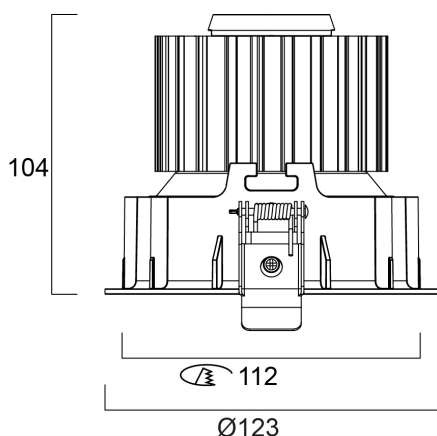

Technical drawings