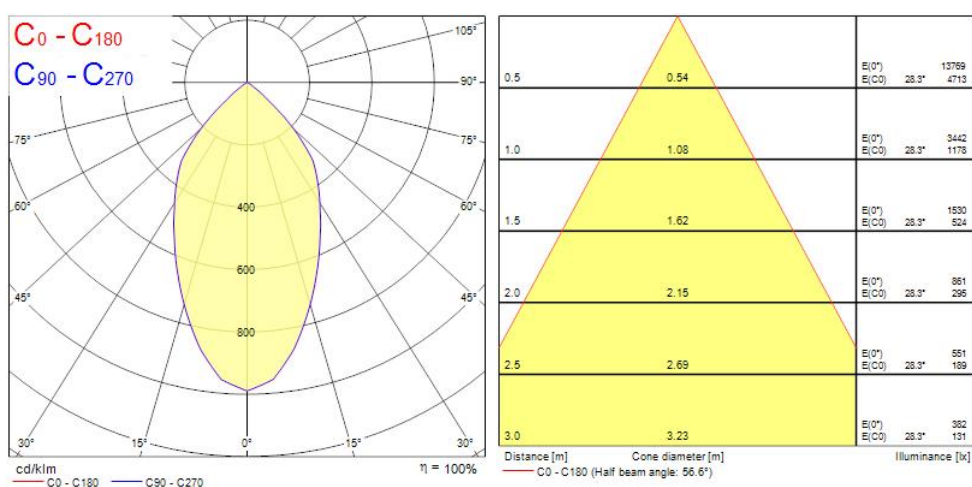

Concord

EXPOSPOT 90 FIXED HO RA90 4000K WB WHITE 2070070

Control gear mounting

Remote

Housing colour

White

IP rating

IP20

IK rating

IK02

Product EAN number

5025768700707

Warranty

5 years

Photometry