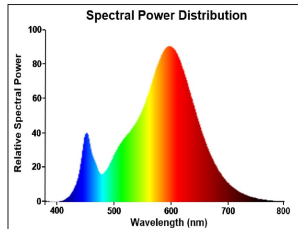

ToLEDo Retro Ball

ToLEDo RT Ball V5 CL 250LM 827 E27 SL
0029500