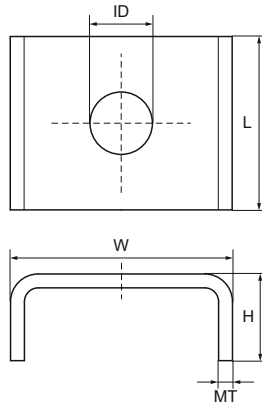

Walraven RapidStrut® Washer - U-shaped (BUP1000)

(H2492)

bored U-plate for protecting rail flanges and anchoring

Features & benefits

- U-shaped washer
- U-shaped for extra stability
- material: steel 1.0332
- product is part of the Walraven Walraven UltraProtect® 1000 system
- suitable for in- and outdoor applications
- stands min. 1,000 hours salt spray test (max. 5% red rust) according to ISO 9227

Product Number	For Rail Type	Total Height	Total Width	Total Length	Inner Diameter	Material Thickness
Reference Letter		H	W	L	ID	MT
Unit description		mm	mm	mm	mm	mm
66588009	41x21, 41x41, 41x51, 41x62, 41x82	22	50	40	9	4.00
66588010	41x21, 41x41, 41x51, 41x62, 41x82	22	50	40	11	4.00
66588012	41x21, 41x41, 41x51, 41x62, 41x82	22	50	40	13	4.00
66588016	41x21, 41x41, 41x51, 41x62, 41x82	22	50	40	17	4.00