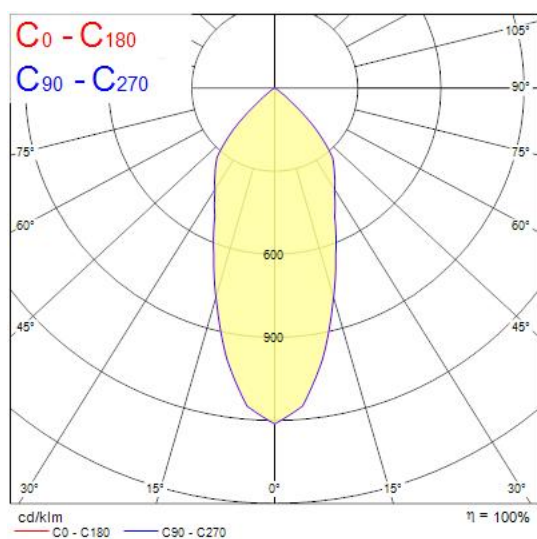

Concord

EXOSPOT 90 FIXED HO RA90 4000K MB WHITE 2070069

Control gear mounting	Remote
Housing colour	White
IP rating	IP20
IK rating	IK02
Product EAN number	5025768700691
Warranty	5 years

Photometry