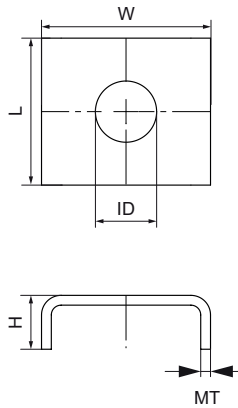

Walraven RapidStrut® Stainless Steel Washer (U-shaped)

(M5519)

bored U-plate for protecting rail flanges and anchoring

Features & benefits

- U-shaped for extra stability
- material: stainless steel 1.4401 (AISI 316)

Product Number	For Rail Type	Total Height	Total Width	Total Length	Inner Diameter	Material Thickness
Reference Letter		H	W	L	ID	MT
Unit description		mm	mm	mm	mm	mm
6571008	41x21, 41x41, 41x51, 41x62, 41x82	22	50	40	9	4.00
6571010	41x21, 41x41, 41x51, 41x62, 41x82	22	50	40	11	4.00
6571012	41x21, 41x41, 41x51, 41x62, 41x82	22	50	40	13	4.00
6571016	41x21, 41x41, 41x51, 41x62, 41x82	22	50	40	17	4.00