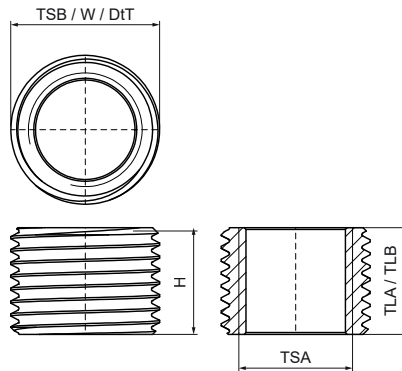

Walraven Thread Adaptor Ring (M/F)

(K5537)

Features & benefits

- only tension loads recommended
- to enlarge or reduce the thread size in the connection of clamps, etc.
- material: steel
- zinc plated

Product Number	Thread Size A	Thread Length A	Thread Size B	Thread Length B	Total Height	Total Width	Total Depth	Maximum Allowed Load Faz
<i>Reference Letter</i>	TSA	TLA	TSB	TLB	H	W	DtT	F _{a,z}
<i>Unit description</i>		mm		mm	mm	mm	mm	N
6473521	M16	15	G½"	15	15	21	21	19,900
6484321	M10	8	G½"	8	8	21	21	19,900