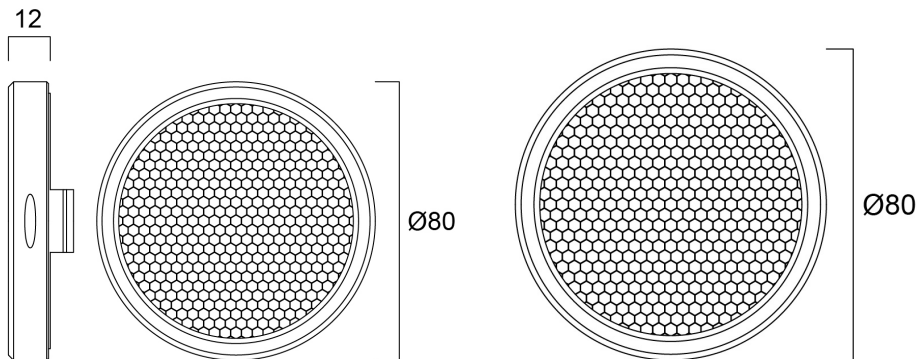

Concord

BEACON LED MUSE II HONEYCOMB BLACK 2059761

Features

- Snap fit Honeycomb filter accessory, black RAL 9006, filter for reducing glare, ideal for increasing visual comfort in museum, gallery and high-end retail applications, suitable for use with Beacon Muse II and Beacon Muse Tune, dimension: Ø80mm.

Product Overview

Product name	BEACON LED MUSE II HONEYCOMB BLACK
Technology	Accessory
E-number FI	4274088
Electrical protection	Class 0
IP rating	IP00
Product EAN number	5025768597611
Warranty	5 years

Concord

BEACON LED MUSE II HONEYCOMB BLACK 2059761

Technical drawings

Data table

GENERAL DATA

Product name	BEACON LED MUSE II HONEYCOMB BLACK
Technology	Accessory
E-number FI	4274088
Warranty	5 years

ELECTRICAL DATA

Electrical protection	Class 0
Control gear required	No

PHYSICAL DATA

IP rating	IP00
Weight (kg)	0.025

PACKAGING

Concord

BEACON LED MUSE II HONEYCOMB BLACK 2059761

Single packaging type	Carton
Product EAN number	5025768597611
Packaging single width (cm)	15.0
Packaging single depth (cm)	17.5
DUN14 (outer)	05025768597611
Packaging outer length / height (cm)	17.5