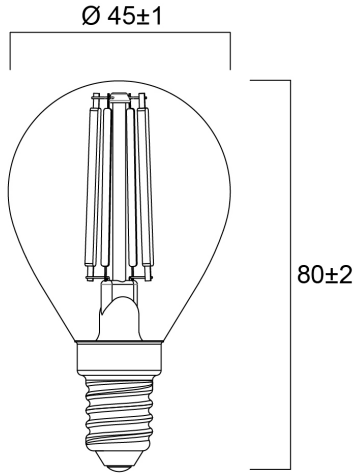

Product Overview

Product name	ToLEDo RT Ball V5 CL 250LM 827 E14 SL
Technology	LED
Watt (Rated) (W)	2.5
Cap/Base	E14
Fixture rating	Open
E-number FI	4740947
Colour temperature (K)	2700
CRI (Ra)	80
Colour Variation Initial (SDCM)	6
Photobiological Risk Group	RG1
Wattage (W)	2.5
Product EAN number	5410288294995
Warranty	3 years

Technical drawings

Data table

GENERAL DATA

Product name	ToLEDo RT Ball V5 CL 250LM 827 E14 SL
Technology	LED
Watt (Rated) (W)	2.5
Cap/Base	E14
Fixture rating	Open
Operating temperature range (°C)	-20°C...+40°C
Performance ambient temperature Tq (°C)	25
E-number FI	4740947
Warranty	3 years

LIFETIME DATA

Lifespan L70 B50	15000
Average life (Rated) (h)	15000

PHYSICAL DATA

Nominal Product Length (mm)	80
Nominal Product Diameter (mm)	45
Weight (kg)	0.014

PACKAGING

Single packaging type	Carton
Product EAN number	5410288294995
Packaging single width (cm)	5.0
Packaging single depth (cm)	9.5
DUN14 (outer)	15410288294992
Packaging outer length / height (cm)	15.8