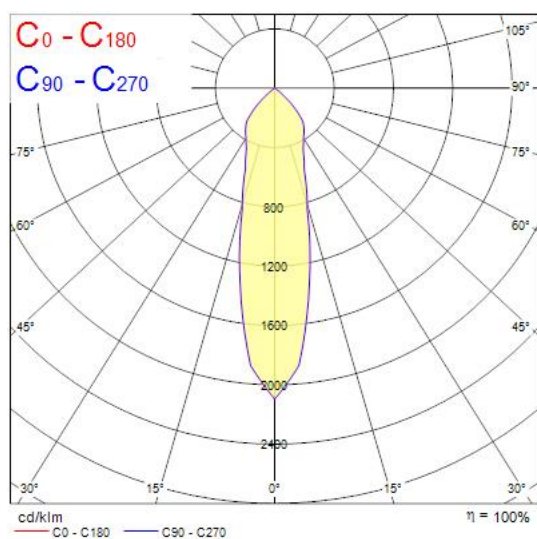

Concord

EXOSPOT 90 FIXED HO RA90 4000K NB WHITE 2070068

Control gear mounting	Remote
Housing colour	White
IP rating	IP20
IK rating	IK02
Product EAN number	5025768700684
Warranty	5 years

Photometry