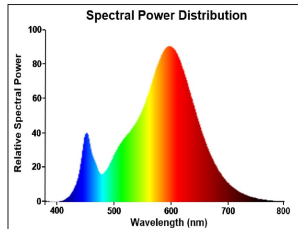

ToLEDo Retro Ball

ToLEDo RT Ball V5 CL 250LM 827 E14 SL
0029499