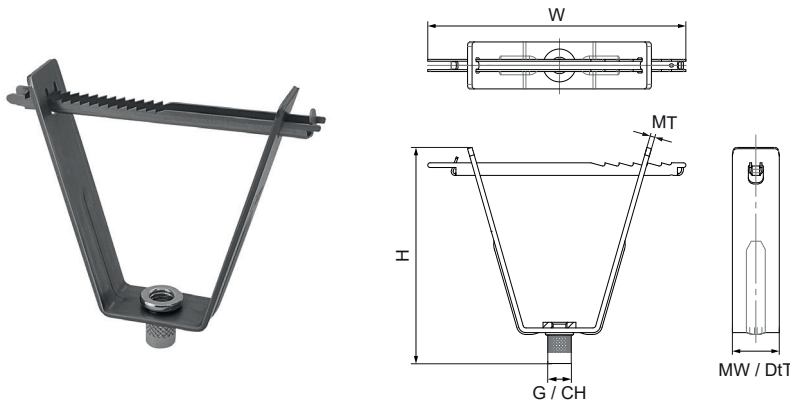

Walraven Britclips® Rapid RTB

(J3025)

for ceilings

Features & benefits

- for fixing to trapezium shaped roofing sheets
- minimum thickness roof sheet 0.63 mm
- quick fixing: one piece and elements cannot be lost
- for making a hole in the roof deck we recommend the use of the Walraven Hole Punching Pliers (Part No. 692 0 012)
- material: steel
- pre-galvanized

Product Number	Connection	Connection Thread	Connection Hole	Material Width	Material Thickness	Total Height	Total Width	Total Depth	Maximum Allowed Load Faz
Reference Letter		G	CH	MW	MT	H	W	DtT	F _{a,z}
Unit description			mm	mm	mm	mm	mm	mm	N
6781013	Hole		13	25	2.50	103	138	25	1,500
6781106	Female thread	M6		25	2.50	103	138	25	1,500
6781108	Female thread	M8		25	2.50	103	138	25	1,500
6781110	Female thread	M10		25	2.50	103	138	25	1,500
6783108	Female thread	M8		25	2.50	105	138	25	
6783110	Female thread	M10		25	2.50	105	138	25	