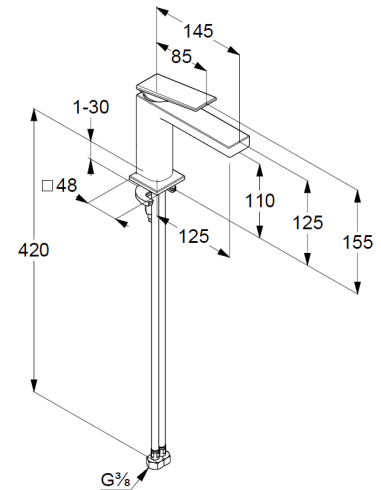

Technische Daten/ Technical Data

KLUDI DECUS

single lever basin mixer 110
DN 15

Ref.: 542825375

Finishes:
53 matt white

Product description
Manufacturer KLUDI GmbH & Co. KG
Typ: KLUDI DECUS
single lever basin mixer 110
Ref.: 542825375

basin mixer
single lever mixer
1-hole mounted
solid lever, metal
aerator, S-Pointer M18,5 PCA
ceramic cartridge with hot water safety device
flow rate at 3 bar 4,5 l/min.
flexible hoses G3/8 DVGW approved
rapid installation set
EU taxonomy: max. 6 l/min. -
Substantial Contribution (SC) possible

Produktabbildung/ Product picture

Maßzeichnung/ Dimensional drawing

Durchfluss/ Flow rate