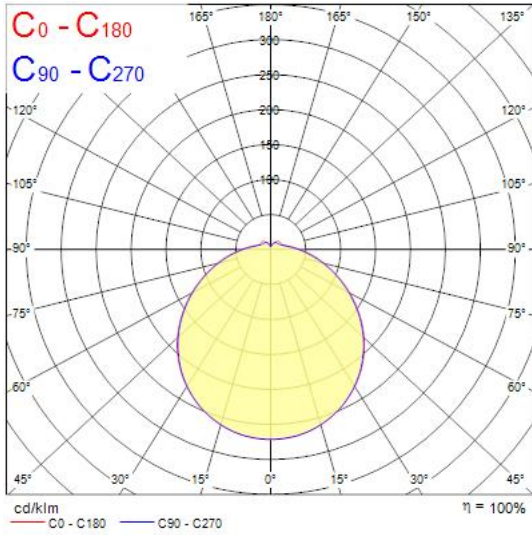

Features

- Ceiling / wall luminaire with integrated LED. Perfect solution for hallways, circulation spaces or foyer. Even and uniform light distribution with a halo lighting effect on the wall surface. Body Size diameter 360mm. Besa mounting box compatible, hole distance 51mm. DualTone functionality enables switch between 3000K and 4000K colour temperatures. Power 24W, output 2050 lumens (4000k). Supplied with integrated Microwave sensor for automatic on-off presence control. IK03, IP44. Low maintenance with 30,000 hours LED life expectancy.

Product Overview

Product name	SYLCIRCLE IP44 2050LM MW 830/840 DUALTONE
Technology	LED
Cap/Base	N/A
Housing	Steel
Mount	Ceiling surface mounting
Fixture luminous flux (lm)	2050
Luminaire efficacy (lm/W)	85
Light colour	Amber White or Neutral White
CRI (Ra)	80
Colour Variation Initial (SDCM)	6
Photobiological Risk Group	RG0
Total power consumption (W)	24
Electrical protection	Class I
Control gear type	LED driver constant current
LED Flickering Rate	High (>40%)
Housing colour	White
IP rating	IP44
IK rating	IK03

SYLCIRCLE IP44 2050LM MW 830/840 DUALTONE 0043507

Product EAN number

5410288435077

Warranty

3 years

Photometry

Technical drawings