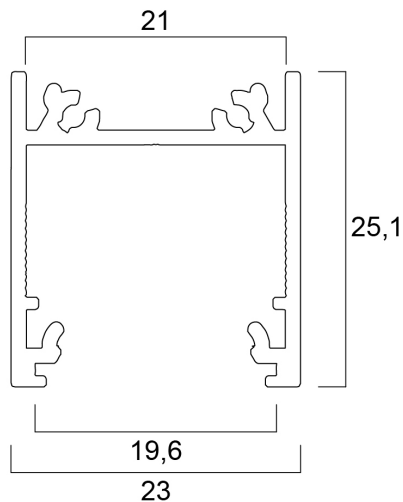

Profile semi deep surface 20 (23x25) 2m SET

Item No: 0021568

SYLVANIA

PRO

**CE UK
CA**

The Profile semi deep surface 20 2m SET consists of 2m anodised profile , opal diffuser, 2 end caps and 4 holders

Technical Assets

Dimensions (mm)

Photometrics

Profile semi deep surface 20 (23x25) 2m SET

Item No: 0021568

SYLVANIA

General data

Product name	Profile semi deep surface 20 (23x25) 2m SET
Technology	Accessory
Accessory type	Mounting, Decorative
Housing	Aluminium
General application	Hospitality, Retail
ETIM Class	EC002557
E-number FI	4278445
Warranty	3 years

Packaging

Product EAN number	5410288215686
Packaging single length / height (cm)	200.5
Packaging single width (cm)	1.9
Packaging single depth (cm)	1.9
DUN14 (inner)	15410288215683
Units per outer package	30
Packaging outer length / height (cm)	210.0
Packaging outer width (cm)	17.0
Packaging outer depth (cm)	17.5

Physical data

Housing colour	Silver
Nominal Product Length (mm)	2000
Nominal Product Width (mm)	23
Nominal Product Height (mm)	25.1
Weight (kg)	0.64