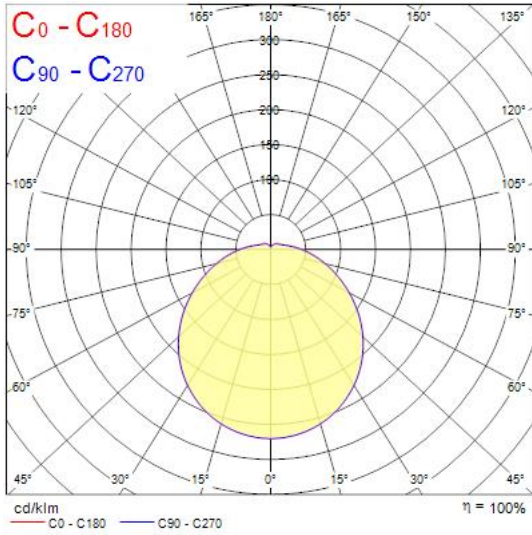

Features

- Ceiling / wall luminaire with integrated LED. Perfect solution for hallways, circulation spaces or foyer. Even and uniform light distribution with a halo lighting effect on the wall surface. Body Size diameter 330mm. Besa mounting box compatible, hole distance 51mm. DualTone functionality enables switch between 3000K and 4000K colour temperatures. Power 18W, output 1550 lumens (4000k). Supplied with integrated Microwave sensor for automatic on-off presence control. IK03, IP44. Low maintenance with 30,000 hours LED life expectancy.

Product Overview

Product name	SYLCIRCLE IP44 1550LM MW 830/840 DUALTONE
Technology	LED
Cap/Base	N/A
Housing	Steel
Mount	Ceiling surface mounting
Fixture luminous flux (lm)	1550
Luminaire efficacy (lm/W)	85
Light colour	Amber White or Neutral White
CRI (Ra)	80
Colour Variation Initial (SDCM)	6
Photobiological Risk Group	RG0
Total power consumption (W)	18
Electrical protection	Class I
Control gear type	LED driver constant current
LED Flickering Rate	High (>40%)
Housing colour	White
IP rating	IP44
IK rating	IK03

SYLCIRCLE IP44 1550LM MW 830/840 DUALTONE 0043506

Product EAN number

5410288435060

Warranty

3 years

Photometry

Technical drawings