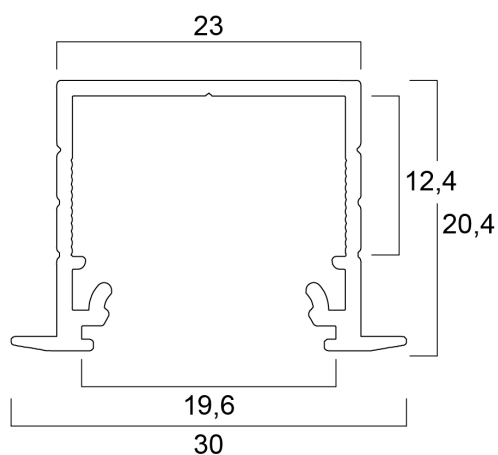

Profile recess 20 (30x20) 2m SET

Item No: 0021570

SYLVANIA

PRO

The Profile recess 20 2m SET consists of 2m anodised profile , opal diffuser , 2 end caps and 4 holders

Technical Assets

Dimensions (mm)

Photometrics

Profile recess 20 (30x20) 2m SET

Item No: 0021570

SYLVANIA

General data

Product name	Profile recess 20 (30x20) 2m SET
Technology	Accessory
Accessory type	Mounting, Decorative
Type of accessory	Installation set
Housing	Aluminium
General application	Hospitality, Retail
Operating temperature range (°C)	25°C...+0°C
ETIM Class	EC002557
E-number FI	4278548
Warranty	3 years

Optical data

Photobiological Risk Group	Not applicable
----------------------------	----------------

Physical data

Housing colour	Silver
IP rating	IP00
IK rating	IK00
Diffuser finish	Opal
Nominal Product Length (mm)	2000
Nominal Product Width (mm)	30
Nominal Product Height (mm)	20.4
Weight (kg)	0.51

Packaging

Product EAN number	5410288215709
Packaging single length / height (cm)	200.5
Packaging single width (cm)	1.9
Packaging single depth (cm)	1.9
DUN14 (inner)	15410288215706
Units per outer package	30
Packaging outer length / height (cm)	210.0
Packaging outer width (cm)	17.0
Packaging outer depth (cm)	17.5