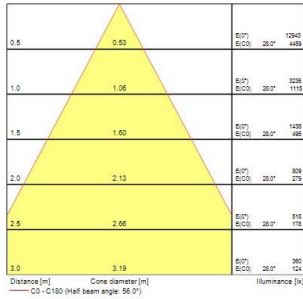

Expospot 90 fixed EXPOSPOT 90 FIXED HO RA90 3000K WB WHITE 2070067