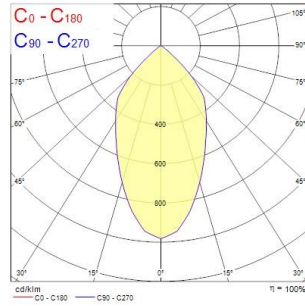

Expospot 90 fixed EXPOSPOT 90 FIXED HO RA90 3000K WB WHITE 2070067