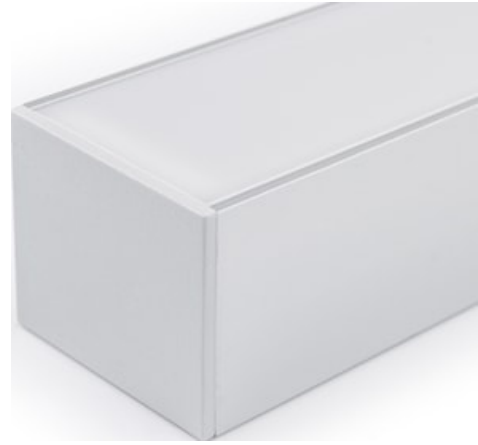

Profile deep wide surface 30 (33x30) 2m SET

Item No: 0021571

SYLVANIA

PRO

The Profile deep wide surface 30 2m SET consists of 2m anodised profile , opal diffuser , 2 end caps and 4 holders

Technical Assets

Dimensions (mm)

Photometrics

Profile deep wide surface 30 (33x30) 2m SET

Item No: 0021571

SYLVANIA

General data

Product name	Profile deep wide surface 30 (33x30) 2m SET
Technology	Accessory
Accessory type	Mounting, Decorative
Type of accessory	Installation set
Housing	Aluminium
General application	Hospitality, Retail
Operating temperature range (°C)	25°C...+0°C
ETIM Class	EC002557
E-number FI	4278555
Warranty	3 years

Optical data

Photobiological Risk Group	Not applicable
----------------------------	----------------

Physical data

Housing colour	Silver
IP rating	IP00
IK rating	IK00
Diffuser finish	Opal
Nominal Product Length (mm)	2000
Nominal Product Width (mm)	33.4
Nominal Product Height (mm)	29.6
Weight (kg)	0.86

Packaging

Product EAN number	5410288215716
Packaging single length / height (cm)	200.5
Packaging single width (cm)	3.0
Packaging single depth (cm)	3.0
DUN14 (inner)	15410288215713
Units per outer package	20
Packaging outer length / height (cm)	210.0
Packaging outer width (cm)	17.0
Packaging outer depth (cm)	17.5