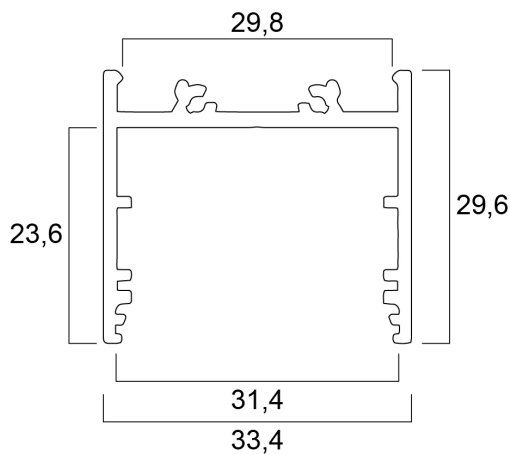

Profile deep wide surface 30 (33x30) 2m SET

Item No: 0021571

SYLVANIA

PRO

The Profile deep wide surface 30 2m SET consists of 2m anodised profile , opal diffuser , 2 end caps and 4 holders

Technical Assets

Dimensions (mm)

Photometrics

Profile deep wide surface 30 (33x30) 2m SET

Item No: 0021571

SYLVANIA

General data

Product name	Profile deep wide surface 30 (33x30) 2m SET
Technology	Accessory
Accessory type	Mounting, Decorative
Type of accessory	Installation set
Housing	Aluminium
General application	Hospitality, Retail
Operating temperature range (°C)	25°C...+0°C
ETIM Class	EC002557
E-number FI	4278555
Warranty	3 years

Optical data

Photobiological Risk Group	Not applicable
----------------------------	----------------

Physical data

Housing colour	Silver
IP rating	IP00
IK rating	IK00
Diffuser finish	Opal
Nominal Product Length (mm)	2000
Nominal Product Width (mm)	33.4
Nominal Product Height (mm)	29.6
Weight (kg)	0.86

Packaging

Product EAN number	5410288215716
Packaging single length / height (cm)	200.5
Packaging single width (cm)	3.0
Packaging single depth (cm)	3.0
DUN14 (inner)	15410288215713
Units per outer package	20
Packaging outer length / height (cm)	210.0
Packaging outer width (cm)	17.0
Packaging outer depth (cm)	17.5