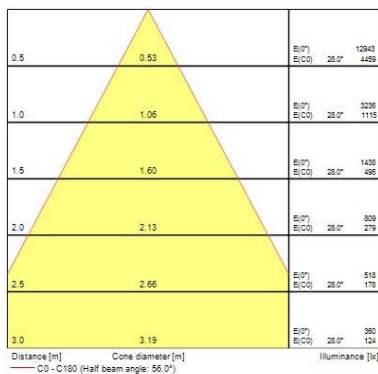

Expospot 90 fixed

EXPOSPOT 90 FIXED HO RA90 3000K WB WHITE
2070067

Max. products per 20A B Breaker 27

Lifetime data

Lifespan L70 B50	100000
Lifespan L80 B20	100000
Lifespan L90 B10	54500

Physical data

Housing colour	White
IP rating	IP20
IK rating	IK02
Nominal Product Width (mm)	123
Nominal Product Height (mm)	104
Nominal Product Diameter (mm)	123
Cutout Dimensions (W x L in mm or Diameter in mm)	112
Weight (kg)	0.77
Recessed Depth (mm)	104

Packaging

Single packaging type	Carton
Product EAN number	5025768700677
Packaging single length / height (cm)	18.0
Packaging single width (cm)	18.0
Packaging single depth (cm)	16.0
DUN14 (outer)	05025768700677
Units per outer package	1
Packaging outer length / height (cm)	18.0
Packaging outer width (cm)	18.0
Packaging outer depth (cm)	16.0

PHOTOMETRY