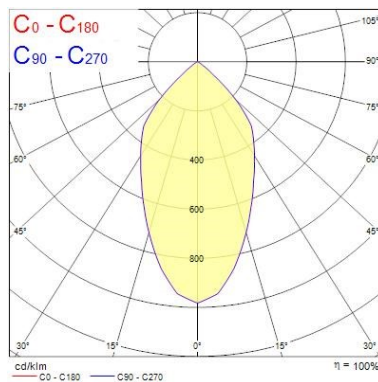

Expospot 90 fixed

EXPOSPOT 90 FIXED HO RA90 3000K WB WHITE
2070067

Max. products per 20A B Breaker 27

Lifetime data

Lifespan L70 B50	100000
Lifespan L80 B20	100000
Lifespan L90 B10	54500

Physical data

Housing colour	White
IP rating	IP20
IK rating	IK02
Nominal Product Width (mm)	123
Nominal Product Height (mm)	104
Nominal Product Diameter (mm)	123
Cutout Dimensions (W x L in mm or Diameter in mm)	112
Weight (kg)	0.77
Recessed Depth (mm)	104

Packaging

Single packaging type	Carton
Product EAN number	5025768700677
Packaging single length / height (cm)	18.0
Packaging single width (cm)	18.0
Packaging single depth (cm)	16.0
DUN14 (outer)	05025768700677
Units per outer package	1
Packaging outer length / height (cm)	18.0
Packaging outer width (cm)	18.0
Packaging outer depth (cm)	16.0

PHOTOMETRY