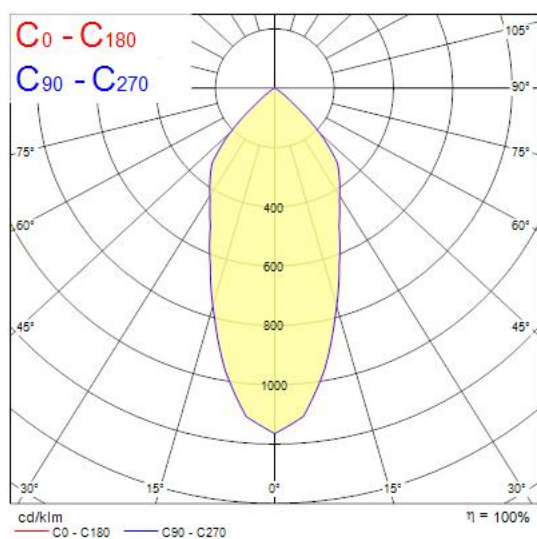

Concord

EXPOSPOT 90 FIXED HO RA90 3000K MB WHITE 2070066

Control gear mounting	Remote
Housing colour	White
IP rating	IP20
IK rating	IK02
Product EAN number	5025768700660
Warranty	5 years

Photometry