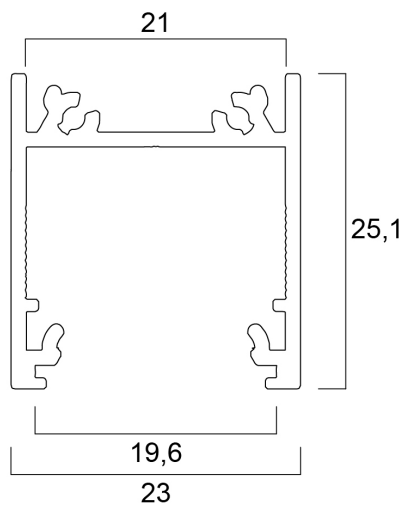

Profile semi deep surface 20 (23x25) 2m SET BW

Item No: 0021574

SYLVANIA

PRO

**CE UK
CA**

The Profile semi deep surface 20 2m SET BW consists of 2m anodised black profile , opal diffuser , 2 end caps and 4 holders

Technical Assets

Dimensions (mm)

Photometrics

Profile semi deep surface 20 (23x25) 2m SET BW

Item No: 0021574

SYLVANIA

General data

Product name	Profile semi deep surface 20 (23x25) 2m SET BW
Technology	Accessory
Accessory type	Mounting, Decorative
Housing	Aluminium
General application	Hospitality, Retail
ETIM Class	EC002557
E-number FI	4278446
Warranty	3 years

Packaging

Product EAN number	5410288215747
Packaging single length / height (cm)	200.5
Packaging single width (cm)	1.9
Packaging single depth (cm)	1.9
DUN14 (inner)	15410288215744
Units per outer package	30
Packaging outer length / height (cm)	210.0
Packaging outer width (cm)	17.0
Packaging outer depth (cm)	17.5

Physical data

Housing colour	Black
Diffuser finish	Opal
Nominal Product Length (mm)	2000
Nominal Product Width (mm)	23
Nominal Product Height (mm)	25.1
Weight (kg)	0.64