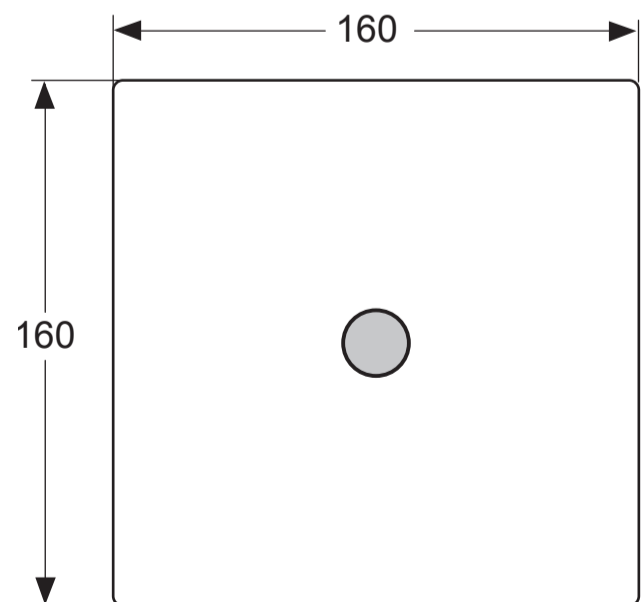

Ideal Standard International NV
Corporate Village – Gent Building
Da Vincilaan 2
1935 Zaventem
Belgium
<https://www.idealstandard.com>