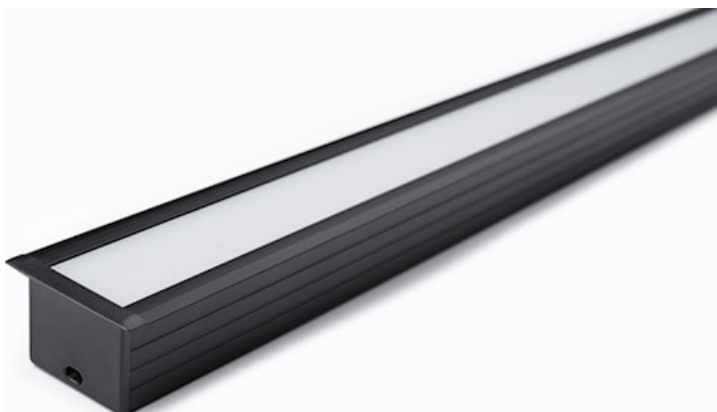

Profile recess 20 (30x20) 2m SET BW

Item No: 0021575

SYLVANIA

PRO

The Profile recess 20 2m SET BW consists of 2m anodised black profile , opal diffuser , 2 end caps and 4 holders

Technical Assets

Dimensions (mm)

Photometrics

Profile recess 20 (30x20) 2m SET BW

Item No: 0021575

SYLVANIA

General data

Product name	Profile recess 20 (30x20) 2m SET BW
Technology	Accessory
Accessory type	Mounting, Decorative
Type of accessory	Installation set
Housing	Aluminium
General application	Hospitality, Retail
Operating temperature range (°C)	25°C...+0°C
ETIM Class	EC002557
E-number FI	4278571
Warranty	3 years

Optical data

Photobiological Risk Group	Not applicable
----------------------------	----------------

Physical data

Housing colour	Black
IP rating	IP00
IK rating	IK00
Diffuser finish	Opal
Nominal Product Length (mm)	2000
Nominal Product Width (mm)	30
Nominal Product Height (mm)	20.4
Weight (kg)	0.51