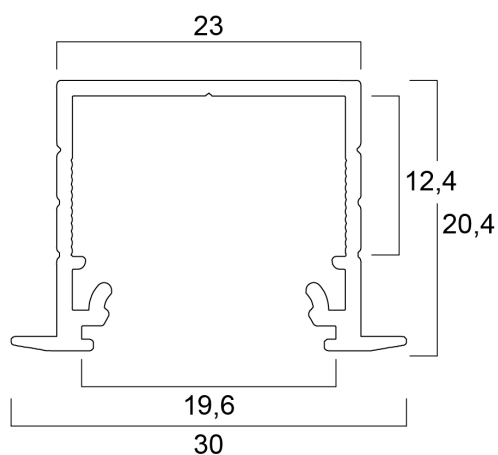

Profile recess 20 (30x20) 2m SET BW

Item No: 0021575

SYLVANIA

PRO

The Profile recess 20 2m SET BW consists of 2m anodised black profile , opal diffuser , 2 end caps and 4 holders

Technical Assets

Dimensions (mm)

Photometrics

Profile recess 20 (30x20) 2m SET BW

Item No: 0021575

SYLVANIA

General data

Product name	Profile recess 20 (30x20) 2m SET BW
Technology	Accessory
Accessory type	Mounting, Decorative
Type of accessory	Installation set
Housing	Aluminium
General application	Hospitality, Retail
Operating temperature range (°C)	25°C...+0°C
ETIM Class	EC002557
E-number FI	4278571
Warranty	3 years

Optical data

Photobiological Risk Group	Not applicable
----------------------------	----------------

Physical data

Housing colour	Black
IP rating	IP00
IK rating	IK00
Diffuser finish	Opal
Nominal Product Length (mm)	2000
Nominal Product Width (mm)	30
Nominal Product Height (mm)	20.4
Weight (kg)	0.51

Packaging

Product EAN number	5410288215754
Packaging single length / height (cm)	200.5
Packaging single width (cm)	1.9
Packaging single depth (cm)	1.9
DUN14 (inner)	15410288215751
Units per outer package	30
Packaging outer length / height (cm)	210.0
Packaging outer width (cm)	17.0
Packaging outer depth (cm)	17.5