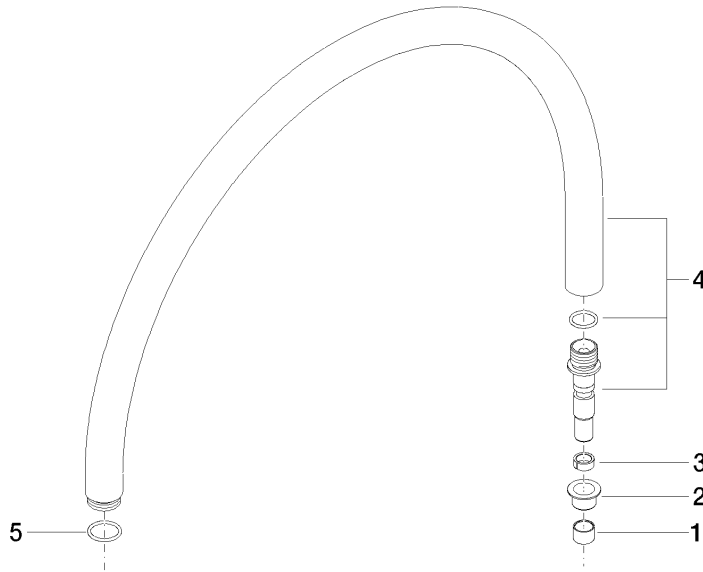

Pipe for spray set 925 x 463 x 25 mm - Light Gold (PVD)

SPARE PARTS

90 28 22 082 00 Product version from 4/1/2025

| | | |
|---|-------------------------------|--------------------|
|  | Light Gold (PVD) | 90 28 22 082 00-26 |
|  | Dark Chrome | 90 28 22 082 00-19 |
|  | Brushed Light Gold (PVD) | 90 28 22 082 00-27 |
|  | Brushed Gold (PVD) | 90 28 22 082 00-37 |
|  | Brushed Dark Brass (PVD) | 90 28 22 082 00-39 |
|  | Brushed Bronze (PVD) | 90 28 22 082 00-42 |
|  | Brushed Champagne (22kt Gold) | 90 28 22 082 00-46 |
|  | Champagne (22kt Gold) | 90 28 22 082 00-47 |
|  | Brushed Chrome | 90 28 22 082 00-93 |

Pipe for spray set 925 x 463 x 25 mm - Light Gold (PVD)

SPARE PARTS

90 28 22 082 00 Product version from 4/1/2025

Pipe for spray set 925 x 463 x 25 mm - Light Gold (PVD)

SPARE PARTS

90 28 22 082 00 Product version from 4/1/2025

90 28 22 082 00 Product version from 4/1/2025

Parts for other finishes can be found here: Dark Chrome

Spare parts list

| No. | Item Number | Name | Quantity used | Delivery time |
|--|--------------------|---|---------------|---------------|
| 3 | 90 14 15 020 03 90 | Support ring - | 1.00 | 14 |
| 2 | 09 18 40 100 90 | Ring Ø 22 x 12 mm - | 1.00 | 14 |
| 4 | 90 28 22 082 01-26 | Pipe for spray set Ø 25 x 794 mm - Light Gold (PVD) | 1.00 | - |
| Spare part can no longer be ordered, please order the replacement item | | | | |
| 1 | 09 18 40 101 90 | Ring Ø 14 x 10 mm - | 1.00 | 14 |
| 5 | 09 14 10 122 90 | O-Ring EPDM 70 18,6 x 2,0 mm - | 1.00 | 14 |