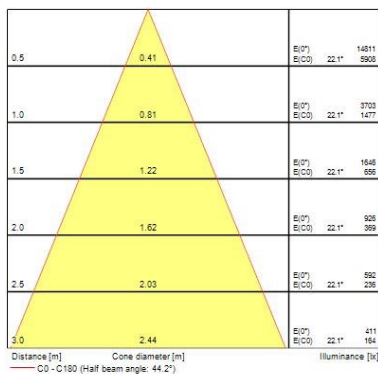

Expospot 90 fixed

EXPOSPOT 90 FIXED HO RA90 3000K MB WHITE
2070066

Max. products per 20A B Breaker 27

Lifetime data

Lifespan L70 B50	100000
Lifespan L80 B20	100000
Lifespan L90 B10	54500

Physical data

Housing colour	White
IP rating	IP20
IK rating	IK02
Nominal Product Width (mm)	123
Nominal Product Height (mm)	104
Nominal Product Diameter (mm)	123
Cutout Dimensions (W x L in mm or Diameter in mm)	112
Weight (kg)	0.77
Recessed Depth (mm)	104

Packaging

Single packaging type	Carton
Product EAN number	5025768700660
Packaging single length / height (cm)	18.0
Packaging single width (cm)	18.0
Packaging single depth (cm)	16.0
DUN14 (outer)	05025768700660
Units per outer package	1
Packaging outer length / height (cm)	18.0
Packaging outer width (cm)	18.0
Packaging outer depth (cm)	16.0

PHOTOMETRY