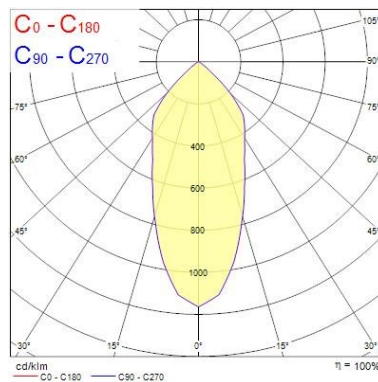

Expospot 90 fixed

EXPOSPOT 90 FIXED HO RA90 3000K MB WHITE
2070066

Max. products per 20A B Breaker 27

Lifetime data

Lifespan L70 B50	100000
Lifespan L80 B20	100000
Lifespan L90 B10	54500

Physical data

Housing colour	White
IP rating	IP20
IK rating	IK02
Nominal Product Width (mm)	123
Nominal Product Height (mm)	104
Nominal Product Diameter (mm)	123
Cutout Dimensions (W x L in mm or Diameter in mm)	112
Weight (kg)	0.77
Recessed Depth (mm)	104

Packaging

Single packaging type	Carton
Product EAN number	5025768700660
Packaging single length / height (cm)	18.0
Packaging single width (cm)	18.0
Packaging single depth (cm)	16.0
DUN14 (outer)	05025768700660
Units per outer package	1
Packaging outer length / height (cm)	18.0
Packaging outer width (cm)	18.0
Packaging outer depth (cm)	16.0

PHOTOMETRY