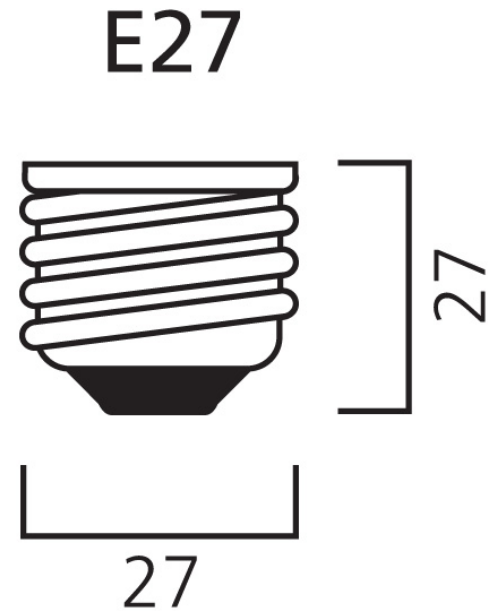

Product Overview

Product name	ToLEDo RT Ball V5 ST DIM 470LM 865 E27 SL
Technology	LED
Watt (Rated) (W)	4.5
Fixture rating	Open
E-number FI	4740946
Colour temperature (K)	6500
CRI (Ra)	80
Colour Variation Initial (SDCM)	6
Photobiological Risk Group	RG1
Wattage (W)	4.5
Product EAN number	5410288294971
Warranty	3 years

Technical drawings

Data table

GENERAL DATA

Product name	ToLEDo RT Ball V5 ST DIM 470LM 865 E27 SL
Technology	LED
Watt (Rated) (W)	4.5
Fixture rating	Open
Operating temperature range (°C)	-10°C...+45°C
Performance ambient temperature Tq (°C)	25
E-number FI	4740946
Warranty	3 years