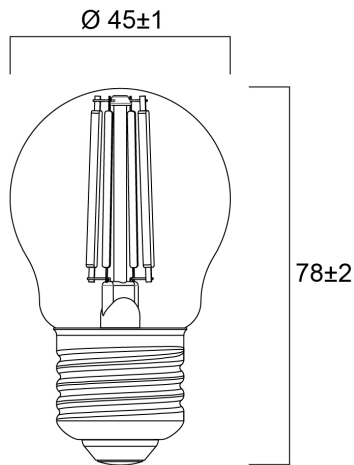

Product Overview

Product name	ToLEDo RT Ball V5 ST DIM 470LM 865 E27 SL
Technology	LED
Watt (Rated) (W)	4.5
Fixture rating	Open
E-number FI	4740946
Colour temperature (K)	6500
CRI (Ra)	80
Colour Variation Initial (SDCM)	6
Photobiological Risk Group	RG1
Wattage (W)	4.5
Product EAN number	5410288294971
Warranty	3 years

Technical drawings

Data table

GENERAL DATA

Product name	ToLEDo RT Ball V5 ST DIM 470LM 865 E27 SL
Technology	LED
Watt (Rated) (W)	4.5
Fixture rating	Open
Operating temperature range (°C)	-10°C...+45°C
Performance ambient temperature Tq (°C)	25
E-number FI	4740946
Warranty	3 years

LIFETIME DATA

Lifespan L70 B50	15000
Average life (Rated) (h)	15000

PHYSICAL DATA

Nominal Product Length (mm)	78
Nominal Product Diameter (mm)	45
Weight (kg)	0.045

PACKAGING

Single packaging type	Carton
Product EAN number	5410288294971
Packaging single width (cm)	5.0
Packaging single depth (cm)	5.0
DUN14 (outer)	15410288294978
Packaging outer length / height (cm)	15.8