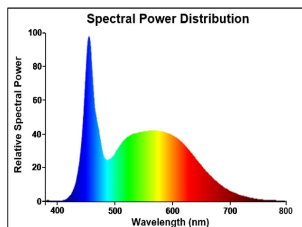

ToLEDo Retro Ball Dimmable

ToLEDo RT Ball V5 ST DIM 470LM 865 E27 SL
0029497