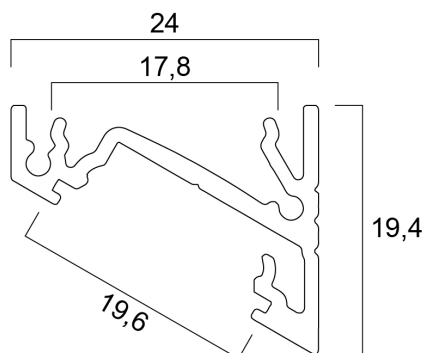

# Profile corner surface 14 (24x19) 2m SET BW

Item No: 0021576

**SYLVANIA**

**PRO**

The Profile corner surface 14 2m SET BW consists of 2m anodised black profile , opal diffuser (0022619), 2 end caps and 4 holders (0022645)

### Dimensions (mm)

## Physical data

Housing colour	Black
IP rating	IP00
IK rating	IK00
Diffuser finish	Opal
Nominal Product Length (mm)	2000
Nominal Product Width (mm)	24
Nominal Product Height (mm)	19.4
Weight (kg)	0.49

## Packaging

Product EAN number	5410288215761
Packaging single length / height (cm)	200.5
Packaging single width (cm)	3.0
Packaging single depth (cm)	1.9
DUN14 (inner)	15410288215768
Units per outer package	50
Packaging outer length / height (cm)	210.0
Packaging outer width (cm)	17.0
Packaging outer depth (cm)	17.5