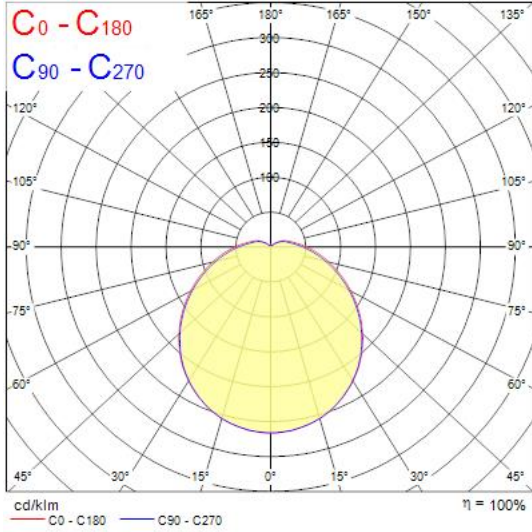

Photometry