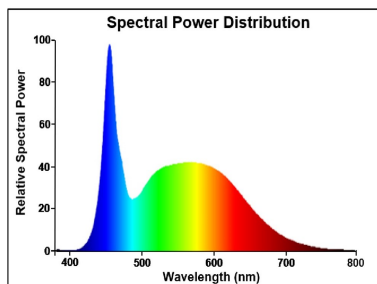

ToLEDo Retro Ball Dimmable

ToLEDo RT Ball V5 ST DIM 470LM 865 E27 SL

0029497

Packaging single length / height (cm)	9.5
Packaging single width (cm)	5.0
Packaging single depth (cm)	5.0
DUN14 (outer)	15410288294978
Units per outer package	6
Packaging outer length / height (cm)	15.8
Packaging outer width (cm)	10.7
Packaging outer depth (cm)	10.5

Safety data

Optimal operating condition (°C)	-10-45
Breakage cleaning instructions	Not applicable
Special purpose lamp	No
Dry applications use only	Yes
Suitable for household illumination	Yes
Safety message	Not Suitable for totally enclosed fixtures

PHOTOMETRY

TECHNICAL DRAWINGS