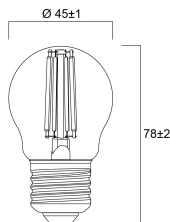

TECHNICAL DRAWINGS