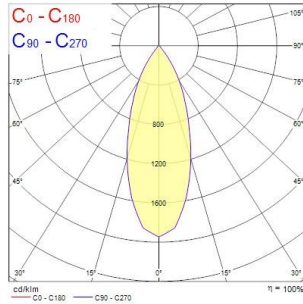

Myriad Deco IP65 White Bezel MYRIAD DECO IP65 FLOOD 3000K PHDM BLACK WBEZ 2058896

TECHNICAL DRAWINGS