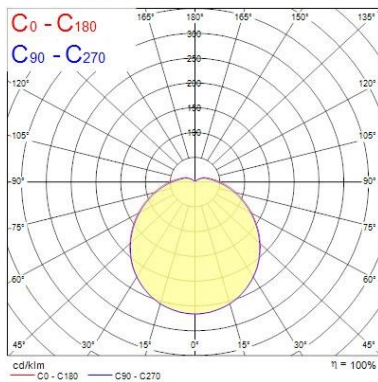

SylCircle DualTone

SYLCIRCLE IP44 1025LM 830/840 DUALTONE

0043497

Optical data

Fixture luminous flux (lm)	1025
Luminaire efficacy (lm/W)	85
Correlated colour temperature range (K)	3000 - 4000
Light colour	Amber White or Neutral White
CRI (Ra)	80
Colour Variation Initial (SDCM)	SDCM6
Photobiological Risk Group	RG0

Electrical data

Total power consumption (W)	12
Primary Supply/Product voltage - min (V)	220
Lamp power factor	0.8
Electrical protection	Class I
Control gear type	LED driver constant current
Drive current (mA)	38
Inrush Current (A)	0.5
Inrush Duration (µs)	30
Glow Wire Test (°C)	650
Energy Efficiency Class (A->G) of contained light source	E
Nominal Frequency (Hz)	50/60Hz
LED Flickering Rate	High (>40%)
Max. products per 10A C Breaker	60
Max. products per 20A B Breaker	72
Connectable conductor cross section - Min (mm²)	1
Connectable conductor cross section - Max (mm²)	2.5

Lifetime data

Lifespan L70 B50	30000

Physical data

Housing colour	White
IP rating	IP44
IK rating	IK03
Diffuser finish	Opal
Diffuser material	Polypropylene
Nominal Product Diameter (mm)	250
Weight (kg)	0.25

Packaging

Single packaging type	Carton
Product EAN number	5410288434971
Packaging single width (cm)	8.3
Packaging single depth (cm)	25.2
DUN14 (outer)	15410288434978
Packaging outer length / height (cm)	54.6

SylCircle DualTone SYLCIRCLE IP44 1025LM 830/840 DUAL TONE 0043497

Safety data

Optimal operating condition (°C) -20-40

PHOTOMETRY

TECHNICAL DRAWINGS