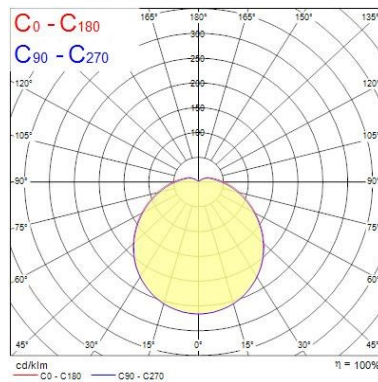

SylCircle DualTone

SYLCIRCLE IP44 1025LM 830/840 DUALTONE

0043497

Optical data

Fixture luminous flux (lm)	1025
Luminaire efficacy (lm/W)	85
Correlated colour temperature range (K)	3000 - 4000
Light colour	Amber White or Neutral White
CRI (Ra)	80
Colour Variation Initial (SDCM)	SDCM6
Photobiological Risk Group	RG0

Electrical data

Total power consumption (W)	12
Primary Supply/Product voltage - min (V)	220
Lamp power factor	0.8
Electrical protection	Class I
Control gear type	LED driver constant current
Drive current (mA)	38
Inrush Current (A)	0.5
Inrush Duration (µs)	30
Glow Wire Test (°C)	650
Energy Efficiency Class (A->G) of contained light source	E
Nominal Frequency (Hz)	50/60Hz
LED Flickering Rate	High (>40%)
Max. products per 10A C Breaker	60
Max. products per 20A B Breaker	72
Connectable conductor cross section - Min (mm²)	1
Connectable conductor cross section - Max (mm²)	2.5

Lifetime data

Lifespan L70 B50	30000

Physical data

Housing colour	White
IP rating	IP44
IK rating	IK03
Diffuser finish	Opal
Diffuser material	Polypropylene
Nominal Product Diameter (mm)	250
Weight (kg)	0.25

Packaging

Single packaging type	Carton
Product EAN number	5410288434971
Packaging single width (cm)	8.3
Packaging single depth (cm)	25.2
DUN14 (outer)	15410288434978
Packaging outer length / height (cm)	54.6

SylCircle DualTone SYLCIRCLE IP44 1025LM 830/840 DUAL TONE 0043497

Safety data

Optimal operating condition (°C) -20-40

PHOTOMETRY

TECHNICAL DRAWINGS