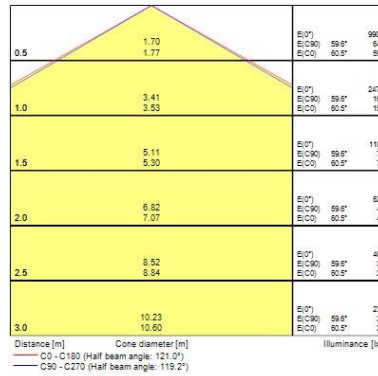

SylCircle DualTone

SYLCIRCLE IP44 1025LM 830/840 DUALTONE

0043497

Optical data

Fixture luminous flux (lm)	1025
Luminaire efficacy (lm/W)	85
Correlated colour temperature range (K)	3000 - 4000
Light colour	Amber White or Neutral White
CRI (Ra)	80
Colour Variation Initial (SDCM)	SDCM6
Photobiological Risk Group	RG0

Electrical data

Total power consumption (W)	12
Primary Supply/Product voltage - min (V)	220
Lamp power factor	0.8
Electrical protection	Class I
Control gear type	LED driver constant current
Drive current (mA)	38
Inrush Current (A)	0.5
Inrush Duration (µs)	30
Glow Wire Test (°C)	650
Energy Efficiency Class (A->G) of contained light source	E
Nominal Frequency (Hz)	50/60Hz
LED Flickering Rate	High (>40%)
Max. products per 10A C Breaker	60
Max. products per 20A B Breaker	72
Connectable conductor cross section - Min (mm²)	1
Connectable conductor cross section - Max (mm²)	2.5

Lifetime data

Lifespan L70 B50	30000

Physical data

Housing colour	White
IP rating	IP44
IK rating	IK03
Diffuser finish	Opal
Diffuser material	Polypropylene
Nominal Product Diameter (mm)	250
Weight (kg)	0.25

Packaging

Single packaging type	Carton
Product EAN number	5410288434971
Packaging single width (cm)	8.3
Packaging single depth (cm)	25.2
DUN14 (outer)	15410288434978
Packaging outer length / height (cm)	54.6

SylCircle DualTone SYLCIRCLE IP44 1025LM 830/840 DUAL TONE 0043497

Safety data

Optimal operating condition (°C) -20-40

PHOTOMETRY

TECHNICAL DRAWINGS