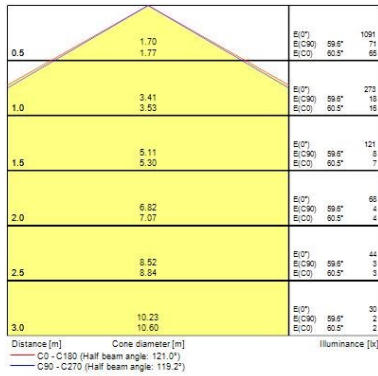

SylCircle DualTone

SYLCIRCLE IP44 1025LM 830/840 DUALTONE

0043497

Optical data

Fixture luminous flux (lm)	1025
Luminaire efficacy (lm/W)	85
Correlated colour temperature range (K)	3000 - 4000
Light colour	Amber White or Neutral White
CRI (Ra)	80
Colour Variation Initial (SDCM)	SDCM6
Photobiological Risk Group	RG0

Electrical data

Total power consumption (W)	12
Primary Supply/Product voltage - min (V)	220
Lamp power factor	0.8
Electrical protection	Class I
Control gear type	LED driver constant current
Drive current (mA)	38
Inrush Current (A)	0.5
Inrush Duration (µs)	30
Glow Wire Test (°C)	650
Energy Efficiency Class (A->G) of contained light source	E
Nominal Frequency (Hz)	50/60Hz
LED Flickering Rate	High (>40%)
Max. products per 10A C Breaker	60
Max. products per 20A B Breaker	72
Connectable conductor cross section - Min (mm²)	1
Connectable conductor cross section - Max (mm²)	2.5

Lifetime data

Lifespan L70 B50	30000

Physical data

Housing colour	White
IP rating	IP44
IK rating	IK03
Diffuser finish	Opal
Diffuser material	Polypropylene
Nominal Product Diameter (mm)	250
Weight (kg)	0.25

Packaging

Single packaging type	Carton
Product EAN number	5410288434971
Packaging single width (cm)	8.3
Packaging single depth (cm)	25.2
DUN14 (outer)	15410288434978
Packaging outer length / height (cm)	54.6

SylCircle DualTone SYLCIRCLE IP44 1025LM 830/840 DUAL TONE 0043497

Safety data

Optimal operating condition (°C) -20-40

PHOTOMETRY

TECHNICAL DRAWINGS