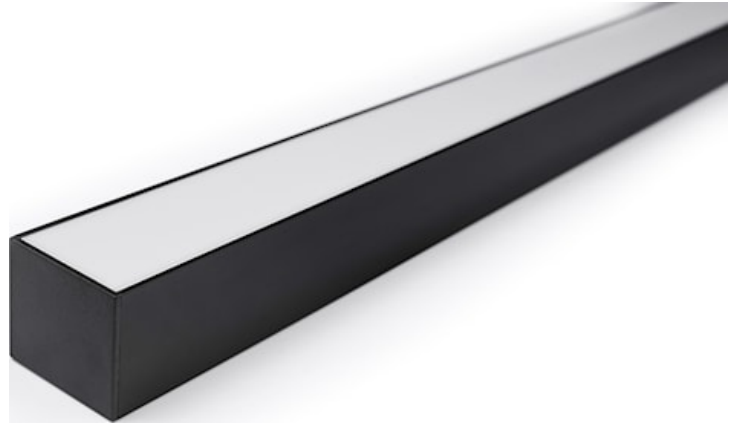

Profile deep wide surface 30 (33x30) 2m SET BW

Item No: 0021578

SYLVANIA

PRO

The Profile deep wide surface 30 2m SET BW consists of 2m anodised black profile , opal diffuser (0022620), 2 end caps and 4 holders (0022645)

Technical Assets

Dimensions (mm)

Photometrics

Profile deep wide surface 30 (33x30) 2m SET BW

Item No: 0021578

SYLVANIA

General data

Product name	Profile deep wide surface 30 (33x30) 2m SET BW
Technology	Accessory
Accessory type	Mounting, Decorative
Type of accessory	Installation set
Housing	Aluminium
General application	Hospitality, Retail
Operating temperature range (°C)	25°C...+0°C
ETIM Class	EC002557
E-number FI	4278573
Warranty	3 years

Optical data

Photobiological Risk Group	Not applicable
----------------------------	----------------

Physical data

Housing colour	Black
IP rating	IP00
IK rating	IK00
Diffuser finish	Opal
Nominal Product Length (mm)	2000
Nominal Product Width (mm)	33.4
Nominal Product Height (mm)	29.6
Weight (kg)	0.86