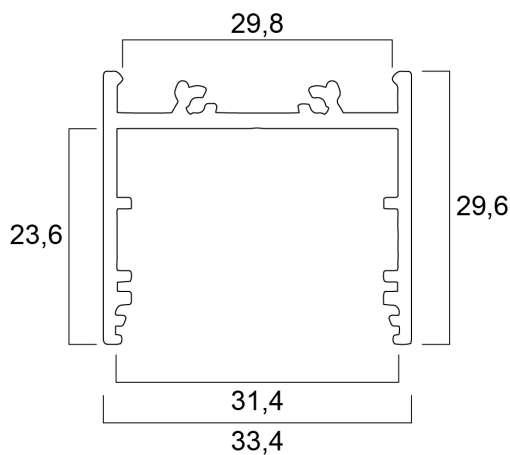

Profile deep wide surface 30 (33x30) 2m SET BW

Item No: 0021578

SYLVANIA

PRO

The Profile deep wide surface 30 2m SET BW consists of 2m anodised black profile , opal diffuser (0022620), 2 end caps and 4 holders (0022645)

Technical Assets

Dimensions (mm)

Photometrics

Profile deep wide surface 30 (33x30) 2m SET BW

Item No: 0021578

SYLVANIA

General data

Product name	Profile deep wide surface 30 (33x30) 2m SET BW
Technology	Accessory
Accessory type	Mounting, Decorative
Type of accessory	Installation set
Housing	Aluminium
General application	Hospitality, Retail
Operating temperature range (°C)	25°C...+0°C
ETIM Class	EC002557
E-number FI	4278573
Warranty	3 years

Optical data

Photobiological Risk Group	Not applicable
----------------------------	----------------

Physical data

Housing colour	Black
IP rating	IP00
IK rating	IK00
Diffuser finish	Opal
Nominal Product Length (mm)	2000
Nominal Product Width (mm)	33.4
Nominal Product Height (mm)	29.6
Weight (kg)	0.86

Packaging

Product EAN number	5410288215785
Packaging single length / height (cm)	200.5
Packaging single width (cm)	3.0
Packaging single depth (cm)	3.0
DUN14 (inner)	15410288215782
Units per outer package	20
Packaging outer length / height (cm)	210.0
Packaging outer width (cm)	17.0
Packaging outer depth (cm)	17.5