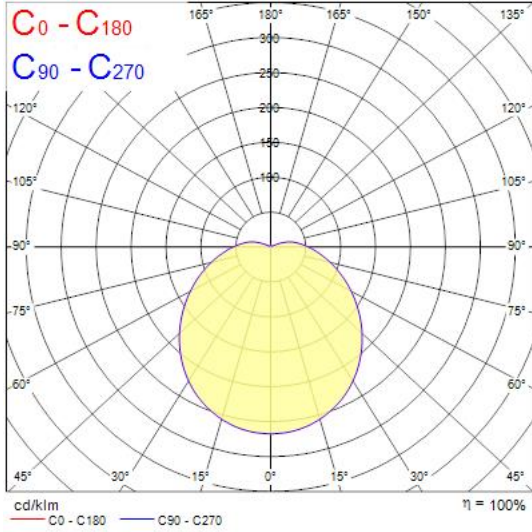

Photometry