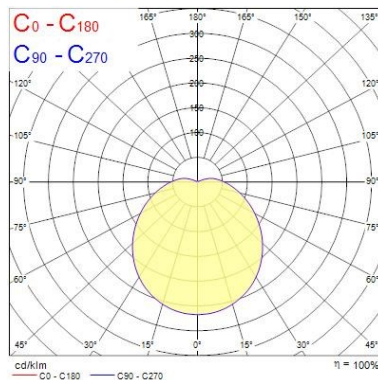

SylCircle DualTone

SYLCIRCLE IP44 520LM 830/840 DUAL TONE
0043496

Safety data

Optimal operating condition (°C)	-20-40
----------------------------------	--------

PHOTOMETRY

Distance [m]	Cone diameter [m]	E ₀ [lx]	E ₁ [lx]	E ₂ [lx]
0.5	1.76	503	503	503
1.0	3.52	126	126	126
1.5	5.28	68	68	68
2.0	7.04	31	31	31
2.5	8.80	20	20	20
3.0	10.56	14	14	14

Distance [m] Cone diameter [m] Illuminance [lx]
C0 - C180 (Half beam angle: 120.8°)

Distance [m]	Cone diameter [m]	E ₀ [lx]	E ₁ [lx]	E ₂ [lx]
0.5	1.76	557	557	557
1.0	3.52	139	139	139
1.5	5.28	62	62	62
2.0	7.04	35	35	35
2.5	8.80	22	22	22
3.0	10.56	15	15	15

Distance [m] Cone diameter [m] Illuminance [lx]
C0 - C180 (Half beam angle: 120.8°)

TECHNICAL DRAWINGS