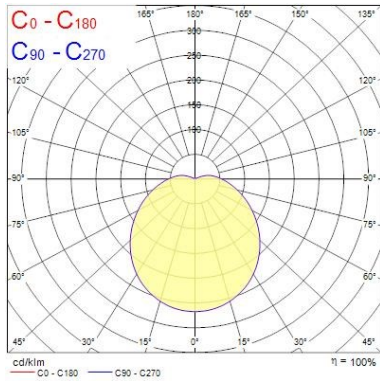

SylCircle DualTone

SYLCIRCLE IP44 520LM 830/840 DUAL TONE
0043496

Safety data

Optimal operating condition (°C)	-20-40
----------------------------------	--------

PHOTOMETRY

Distance [m]	Cone diameter [m]	E ₀ [lx]	E ₁ [lx]	E ₂ [lx]
0.5	1.76	503	503	503
1.0	3.52	126	126	126
1.5	5.28	68	68	68
2.0	7.04	31	31	31
2.5	8.80	20	20	20
3.0	10.56	14	14	14

Distance [m] Cone diameter [m] Illuminance [lx]
C0 - C180 (Half beam angle: 120.8°)

Distance [m]	Cone diameter [m]	E ₀ [lx]	E ₁ [lx]	E ₂ [lx]
0.5	1.76	557	557	557
1.0	3.52	139	139	139
1.5	5.28	62	62	62
2.0	7.04	35	35	35
2.5	8.80	22	22	22
3.0	10.56	15	15	15

Distance [m] Cone diameter [m] Illuminance [lx]
C0 - C180 (Half beam angle: 120.8°)

TECHNICAL DRAWINGS