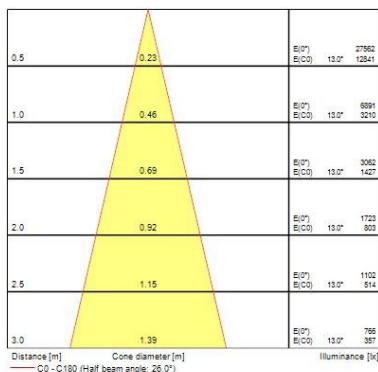

Expospot 90 fixed

EXPOSPOT 90 FIXED HO RA90 3000K NB WHITE

2070065

Max. products per 20A B Breaker 27

Lifetime data

Lifespan L70 B50	100000
Lifespan L80 B20	100000
Lifespan L90 B10	54500

Physical data

Housing colour	White
IP rating	IP20
IK rating	IK02
Nominal Product Width (mm)	123
Nominal Product Height (mm)	104
Nominal Product Diameter (mm)	123
Cutout Dimensions (W x L in mm or Diameter in mm)	112
Weight (kg)	0.77
Recessed Depth (mm)	104

Packaging

Single packaging type	Carton
Product EAN number	5025768700653
Packaging single length / height (cm)	18.0
Packaging single width (cm)	18.0
Packaging single depth (cm)	16.0
DUN14 (outer)	05025768700653
Units per outer package	1
Packaging outer length / height (cm)	18.0
Packaging outer width (cm)	18.0
Packaging outer depth (cm)	16.0

PHOTOMETRY