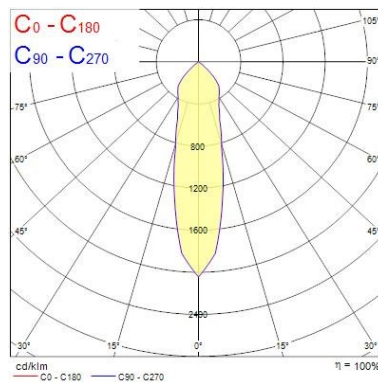

Expospot 90 fixed

EXPOSPOT 90 FIXED HO RA90 3000K NB WHITE

2070065

Max. products per 20A B Breaker 27

Lifetime data

Lifespan L70 B50	100000
Lifespan L80 B20	100000
Lifespan L90 B10	54500

Physical data

Housing colour	White
IP rating	IP20
IK rating	IK02
Nominal Product Width (mm)	123
Nominal Product Height (mm)	104
Nominal Product Diameter (mm)	123
Cutout Dimensions (W x L in mm or Diameter in mm)	112
Weight (kg)	0.77
Recessed Depth (mm)	104

Packaging

Single packaging type	Carton
Product EAN number	5025768700653
Packaging single length / height (cm)	18.0
Packaging single width (cm)	18.0
Packaging single depth (cm)	16.0
DUN14 (outer)	05025768700653
Units per outer package	1
Packaging outer length / height (cm)	18.0
Packaging outer width (cm)	18.0
Packaging outer depth (cm)	16.0

PHOTOMETRY