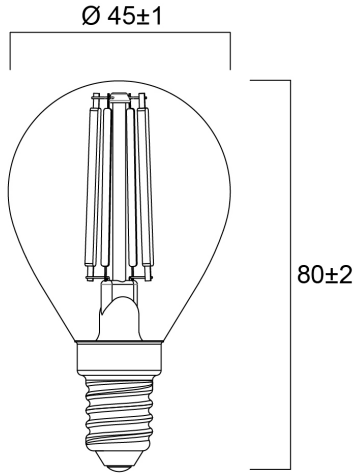

Product Overview

Product name	ToLEDo RT Ball V5 ST DIM 470LM 865 E14 SL
Technology	LED
Watt (Rated) (W)	4.5
Fixture rating	Open
E-number FI	4740945
Colour temperature (K)	6500
CRI (Ra)	80
Colour Variation Initial (SDCM)	6
Photobiological Risk Group	RG1
Wattage (W)	4.5
Product EAN number	5410288294964
Warranty	3 years

Technical drawings

Data table

GENERAL DATA

Product name	ToLEDo RT Ball V5 ST DIM 470LM 865 E14 SL
Technology	LED
Watt (Rated) (W)	4.5
Fixture rating	Open
Operating temperature range (°C)	-10°C...+45°C
Performance ambient temperature Tq (°C)	25
E-number FI	4740945
Warranty	3 years

LIFETIME DATA

Lifespan L70 B50	15000
Average life (Rated) (h)	15000

PHYSICAL DATA

Nominal Product Length (mm)	80
Nominal Product Diameter (mm)	45
Weight (kg)	0.045

PACKAGING

Single packaging type	Carton
Product EAN number	5410288294964
Packaging single width (cm)	5.0
Packaging single depth (cm)	5.0
DUN14 (outer)	15410288294961
Packaging outer length / height (cm)	15.8