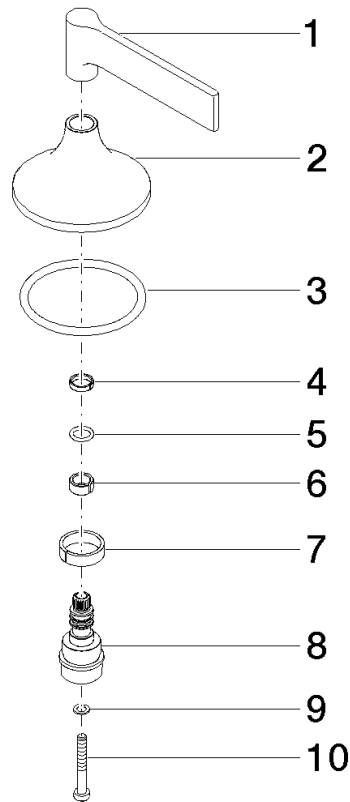

Handle for wall valve Neutral Lever 113 x 68 x 60 mm - Champagne (22kt Gold) SPARE PARTS

90 20 80 015 00 Product version from 4/1/2025

	Champagne (22kt Gold)	90 20 80 015 00-47
	Chrome	90 20 80 015 00-00
	Brushed Platinum	90 20 80 015 00-06
	Dark Chrome	90 20 80 015 00-19
	Brushed Light Gold (PVD)	90 20 80 015 00-27
	Brushed Dark Brass (PVD)	90 20 80 015 00-39
	Brushed Champagne (22kt Gold)	90 20 80 015 00-46
	Brushed Dark Platinum	90 20 80 015 00-99

Handle for wall valve Neutral Lever 113 x 68 x 60 mm - Champagne (22kt Gold) SPARE PARTS

90 20 80 015 00 Product version from 4/1/2025

Handle for wall valve Neutral Lever 113 x 68 x 60 mm - Champagne (22kt Gold) SPARE PARTS

90 20 80 015 00 Product version from 4/1/2025

Handle for wall valve Neutral Lever 113 x 68 x 60 mm - Champagne (22kt Gold) SPARE PARTS

90 20 80 015 00 Product version from 4/1/2025

Parts for other finishes can be found here: [Chrome](#)

Spare parts list

No.	Item Number	Name	Quantity used	Delivery time
10	09 30 30 158 90	Mounting Cylinder head screw with hexagon socket Low profile M4 x 30 mm -	1.00	14
4	09 28 10 170 90	Ring Ø 10,5 x 2,5 mm -	1.00	14
9	09 30 11 194 90	Lock washer Type S Ø 7 x 1 mm -	1.00	14
3	09 14 10 084 90	O-Ring EPDM 70 48 x 3,5 mm -	1.00	14
7	90 14 15 021 00 90	Ring Ø 19,5 x 5,4 mm -	1.00	14
5	09 14 10 061 90	O-Ring EPDM 70 7,5 x 1,52 mm -	1.00	14
2	09 27 80 010-47	rosette	1.00	82
8	09 29 06 119 90	Extension Ø 20 x 40 mm -	1.00	14
1	09 20 80 015-47	handle	1.00	82
6	09 14 15 028 90	Guide ring Ø 1,5 x 5 mm -	1.00	14