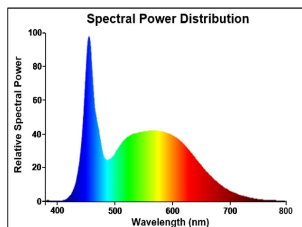

ToLEDo Retro Ball Dimmable

ToLEDo RT Ball V5 ST DIM 470LM 865 E14 SL
0029496