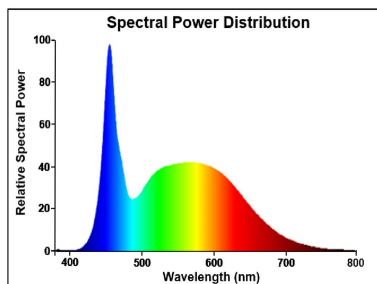

### Optical data

Luminous flux (lm)	470
Luminous flux (Rated) (lm)	470
Colour temperature (K)	6500
Light colour	Daylight
CRI (Ra)	80
Colour Variation Initial (SDCM)	SDCM6
Photobiological Risk Group	RG1
Lumen maintenance at end of nominal life (%)	70

## PHOTOMETRY