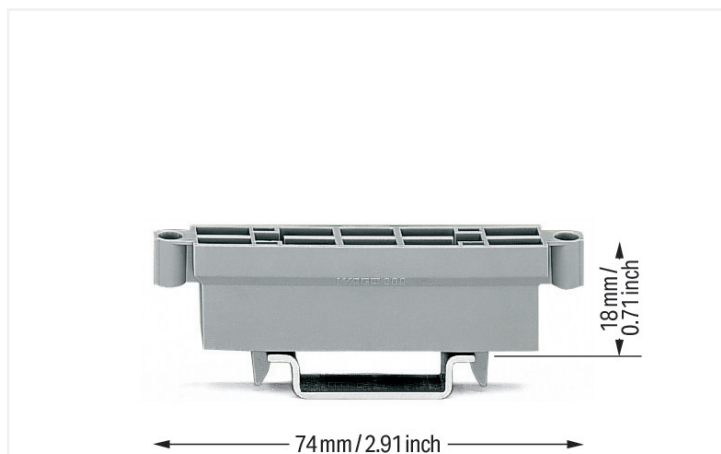

Data Sheet | Item Number: 209-100

Collective carrier for adjacent jumpers; suitable for 279 to 284 Series adjacent jumpers, 215 Series banana plugs

<https://www.wago.com/209-100>

The collective carrier can be snapped onto DIN-35 rails.
It serves as a depository for adjacent jumpers and banana plugs during maintenance work.

Technical data

Mounting type	DIN-35 rail
---------------	-------------

Physical data

Width	10.7 mm / 0.421 inches
Height	74 mm / 2.913 inches
Depth	74 mm / 2.913 inches
Depth from upper-edge of DIN-rail	18 mm / 0.709 inches

Material data

Fire load	0.142 MJ
Weight	4.7 g

Commercial data

Product Group	2 (Terminal Block Accessories)
eCl@ss 10.0	27-14-11-92
eCl@ss 9.0	27-40-06-07
ETIM 8.0	EC002848
ETIM 7.0	EC002848
PU (SPU)	50 (25) pcs
Packaging type	Box
Country of origin	DE
GTIN	4017332096157
Customs tariff number	39269097900