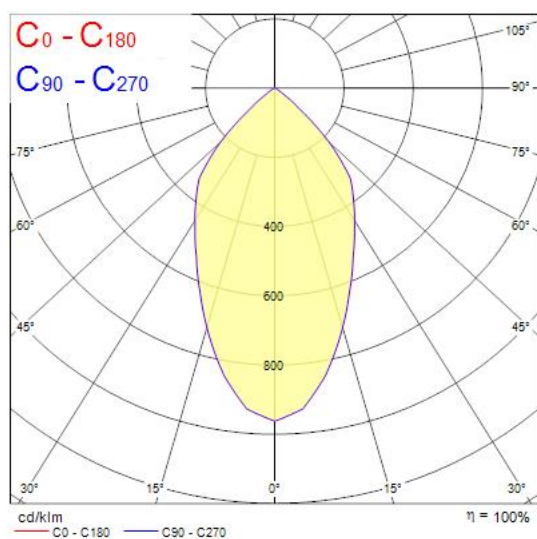

Concord

EXPOSPOT 90 TRIO HE RA90 4000K WB WHITE 2070064

Control gear mounting	Remote
Housing colour	White
IP rating	IP20
IK rating	IK02
Product EAN number	5025768700646
Warranty	5 years

Photometry