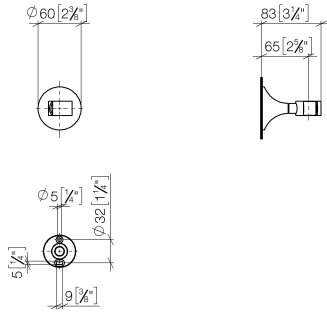

28 050 809 Product version from 3/13/2017 to 8/29/2019

- rosette Ø 60 mm

	Chrome	28 050 809-00
	Brushed Platinum	28 050 809-06
	Platinum	28 050 809-08
	Dark Chrome	28 050 809-19
	Brushed Durabronze (23kt Gold)	28 050 809-28
	Brushed Gold (PVD)	28 050 809-37
	Brushed Dark Brass (PVD)	28 050 809-39
	Brushed Bronze (PVD)	28 050 809-42
	Brushed Dark Bronze (PVD)	28 050 809-43
	Brushed Champagne (22kt Gold)	28 050 809-46
	Champagne (22kt Gold)	28 050 809-47
	Brushed Dark Platinum	28 050 809-99

28 050 809 Product version from 3/13/2017 to 8/29/2019

mm [inches]

28 050 809 Product version from 3/13/2017 to 8/29/2019

Parts for other finishes can be found here: Brushed Platinum

Spare parts list

No.	Item Number	Name	Quantity used	Delivery time
4	09 30 11 024 90	Washer Ø 4,3 -	1.00	14
5	09 12 12 213 90	Fixing cap white Ø 15 x 13 mm -	1.00	14
6	90 18 40 035 00 90	Sleeve -	1.00	14
2	09 14 15 022 90	Support ring Ø 21,5 x 5,5 mm -	1.00	14
1	05 30 31 025 00 90	Mounting Bolt Round head 4,5 x 60 mm -	2.00	14
3	09 30 30 057 90	Mounting Cylinder head screw with hexagon socket with low profile M4 x 8 mm -	1.00	14