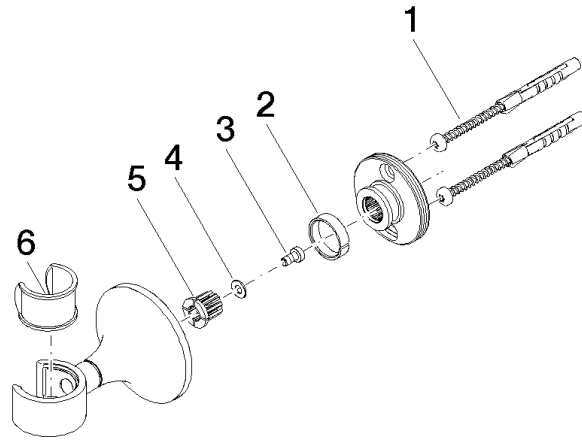

28 050 809 Product version from 3/13/2017 to 8/29/2019

- rosette Ø 60 mm

	Chrome	28 050 809-00
	Brushed Platinum	28 050 809-06
	Platinum	28 050 809-08
	Dark Chrome	28 050 809-19
	Brushed Durabronze (23kt Gold)	28 050 809-28
	Brushed Gold (PVD)	28 050 809-37
	Brushed Dark Brass (PVD)	28 050 809-39
	Brushed Bronze (PVD)	28 050 809-42
	Brushed Dark Bronze (PVD)	28 050 809-43
	Brushed Champagne (22kt Gold)	28 050 809-46
	Champagne (22kt Gold)	28 050 809-47
	Brushed Dark Platinum	28 050 809-99

28 050 809 Product version from 3/13/2017 to 8/29/2019

mm [inches]

28 050 809 Product version from 3/13/2017 to 8/29/2019

Parts for other finishes can be found here: Brushed Platinum

Spare parts list

No.	Item Number	Name	Quantity used	Delivery time
4	09 30 11 024 90	Washer Ø 4,3 -	1.00	14
5	09 12 12 213 90	Fixing cap white Ø 15 x 13 mm -	1.00	14
6	90 18 40 035 00 90	Sleeve -	1.00	14
2	09 14 15 022 90	Support ring Ø 21,5 x 5,5 mm -	1.00	14
1	05 30 31 025 00 90	Mounting Bolt Round head 4,5 x 60 mm -	2.00	14
3	09 30 30 057 90	Mounting Cylinder head screw with hexagon socket with low profile M4 x 8 mm -	1.00	14