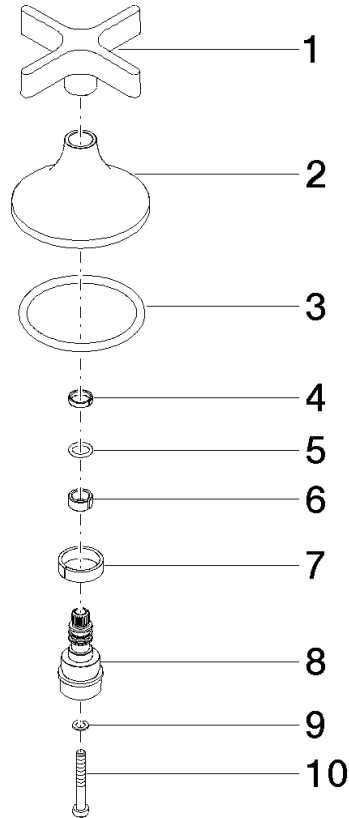

**Handle for wall valve Neutral Ø 71 x 63 mm - Brushed Champagne (22kt Gold)**

SPARE PARTS

90 20 80 014 00 Product version from 4/1/2025

	Brushed Champagne (22kt Gold)	90 20 80 014 00-46
	Chrome	90 20 80 014 00-00
	Brushed Platinum	90 20 80 014 00-06
	Dark Chrome	90 20 80 014 00-19
	Brushed Light Gold (PVD)	90 20 80 014 00-27
	Brushed Dark Brass (PVD)	90 20 80 014 00-39
	Champagne (22kt Gold)	90 20 80 014 00-47
	Brushed Dark Platinum	90 20 80 014 00-99

Handle for wall valve Neutral Ø 71 x 63 mm - Brushed Champagne (22kt Gold)

SPARE PARTS

90 20 80 014 00 Product version from 4/1/2025

Handle for wall valve Neutral Ø 71 x 63 mm - Brushed Champagne (22kt Gold)

SPARE PARTS

90 20 80 014 00 Product version from 4/1/2025

90 20 80 014 00 Product version from 4/1/2025

Parts for other finishes can be found here: [Chrome](#)

### Spare parts list

No.	Item Number	Name	Quantity used	Delivery time
6	09 14 15 028 90	Guide ring Ø 1,5 x 5 mm -	1.00	14
3	09 14 10 084 90	O-Ring EPDM 70 48 x 3,5 mm -	1.00	14
8	09 29 06 119 90	Extension Ø 20 x 40 mm -	1.00	14
9	09 30 11 194 90	Lock washer Type S Ø 7 x 1 mm -	1.00	14
2	09 27 80 010-46	rosette	1.00	82
5	09 14 10 061 90	O-Ring EPDM 70 7,5 x 1,52 mm -	1.00	14
10	09 30 30 158 90	Mounting Cylinder head screw with hexagon socket Low profile M4 x 30 mm -	1.00	14
4	09 28 10 170 90	Ring Ø 10,5 x 2,5 mm -	1.00	14
7	90 14 15 021 00 90	Ring Ø 19,5 x 5,4 mm -	1.00	14
1	90 20 80 061 00-46	handle	1.00	-