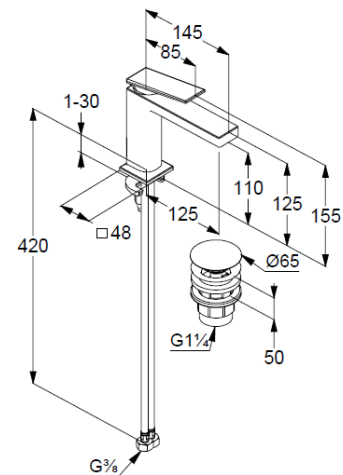

Technische Daten/ Technical Data

KLUDI DECUS, SmartStart
single lever basin mixer 110
DN 15

Ref.: 542895375

Finishes:
53 matt white

Product description
Manufacturer KLUDI GmbH & Co. KG
Typ: KLUDI DECUS, SmartStart
single lever basin mixer 110
Ref.: 542895375

basin mixer
single lever mixer
1-hole mounted
solid lever, metal
aerator, S-Pointer M18,5 PCA
ceramic cartridge with hot water safety device
middle position cold water
flow rate at 3 bar 4,5 l/min.
flexible hoses G3/8 DVGW approved
rapid installation set
push open waste G1 1/4
for washbasin with overflow
EU taxonomy: max. 6 l/min. -
Substantial Contribution (SC) possible

Produktabbildung/ Product picture

Maßzeichnung/ Dimensional drawing

Durchfluss/ Flow rate