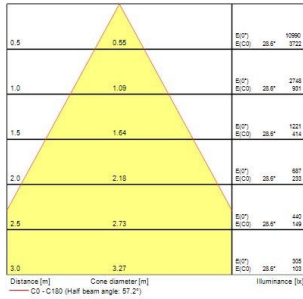

Expospot 90 cardan square

EXPOSPOT 90 TRIO HE RA90 4000K WB WHITE
2070064

TECHNICAL DRAWINGS