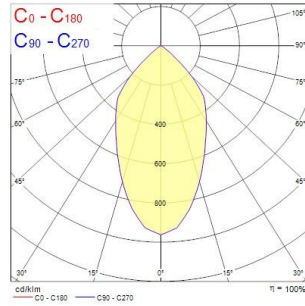

Expospot 90 cardan square

EXPOSPOT 90 TRIO HE RA90 4000K WB WHITE
2070064

TECHNICAL DRAWINGS