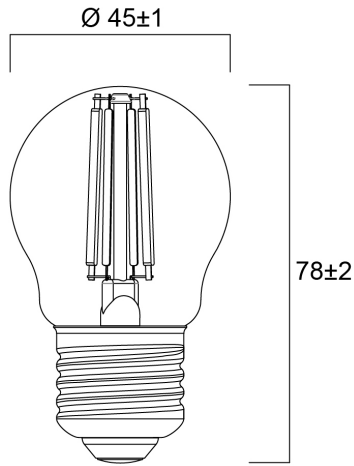

Product Overview

Product name	ToLEDo RT Ball V5 ST DIM 470LM 840 E27 SL
Technology	LED
Watt (Rated) (W)	4.5
Fixture rating	Open
E-number FI	4740944
Colour temperature (K)	4000
CRI (Ra)	80
Colour Variation Initial (SDCM)	6
Photobiological Risk Group	RG1
Wattage (W)	4.5
Product EAN number	5410288294957
Warranty	3 years

Technical drawings

Data table

GENERAL DATA

Product name	ToLEDo RT Ball V5 ST DIM 470LM 840 E27 SL
Technology	LED
Watt (Rated) (W)	4.5
Fixture rating	Open
Operating temperature range (°C)	-10°C...+45°C
Performance ambient temperature Tq (°C)	25
E-number FI	4740944
Warranty	3 years

LIFETIME DATA

Lifespan L70 B50	15000
Average life (Rated) (h)	15000

PHYSICAL DATA

Nominal Product Length (mm)	78
Nominal Product Diameter (mm)	45
Weight (kg)	0.045

PACKAGING

Single packaging type	Carton
Product EAN number	5410288294957
Packaging single width (cm)	5.0
Packaging single depth (cm)	5.0
DUN14 (outer)	15410288294954
Packaging outer length / height (cm)	15.8