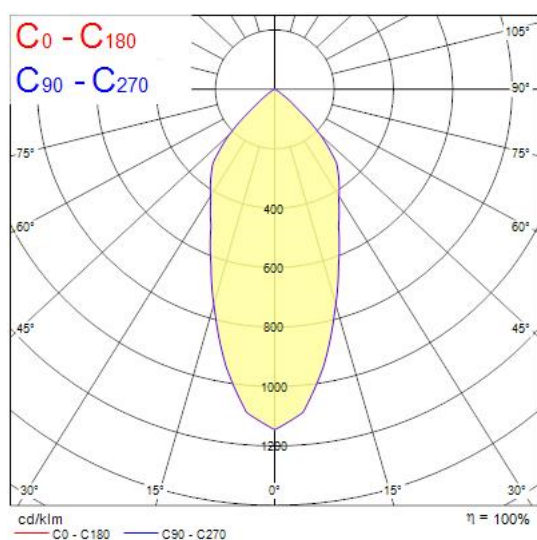

Concord

EXPOSPOT 90 TRIO HE RA90 4000K MB WHITE 2070063

Control gear type	Electronic ballast
Control gear mounting	Remote
Housing colour	White
IP rating	IP20
IK rating	IK02
Product EAN number	5025768700639
Warranty	5 years

Photometry